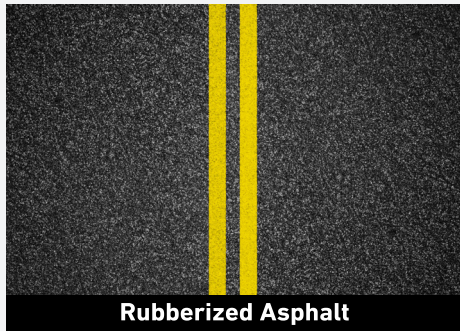

SUSTAINABLE ACOUSTICAL COMFORT

Rubberized Asphalt

Landscaping Mulch

Artificial Turf Infill

Playground Surfacing

Roofing & Sealants

Running Tracks

MADE FROM 100% RECYCLED TIRE RUBBER

2026

CRUMB RUBBER

COMMERCIAL, RESIDENTIAL, INDUSTRIAL

TECHNICAL SPECIFICATIONS

Material Type	100% recycled rubber
Particle Sizes Available	≥30 mesh Custom sizes upon request
Color Options	Black
Packaging	Bulk pack (500kg-1000kg) Plastic bag (25kg) Custom packaging upon request
Applications	Rubberized asphalt, roofing & sealants, playgrounds, turf, landscaping, running tracks, construction, shock-absorbing solutions